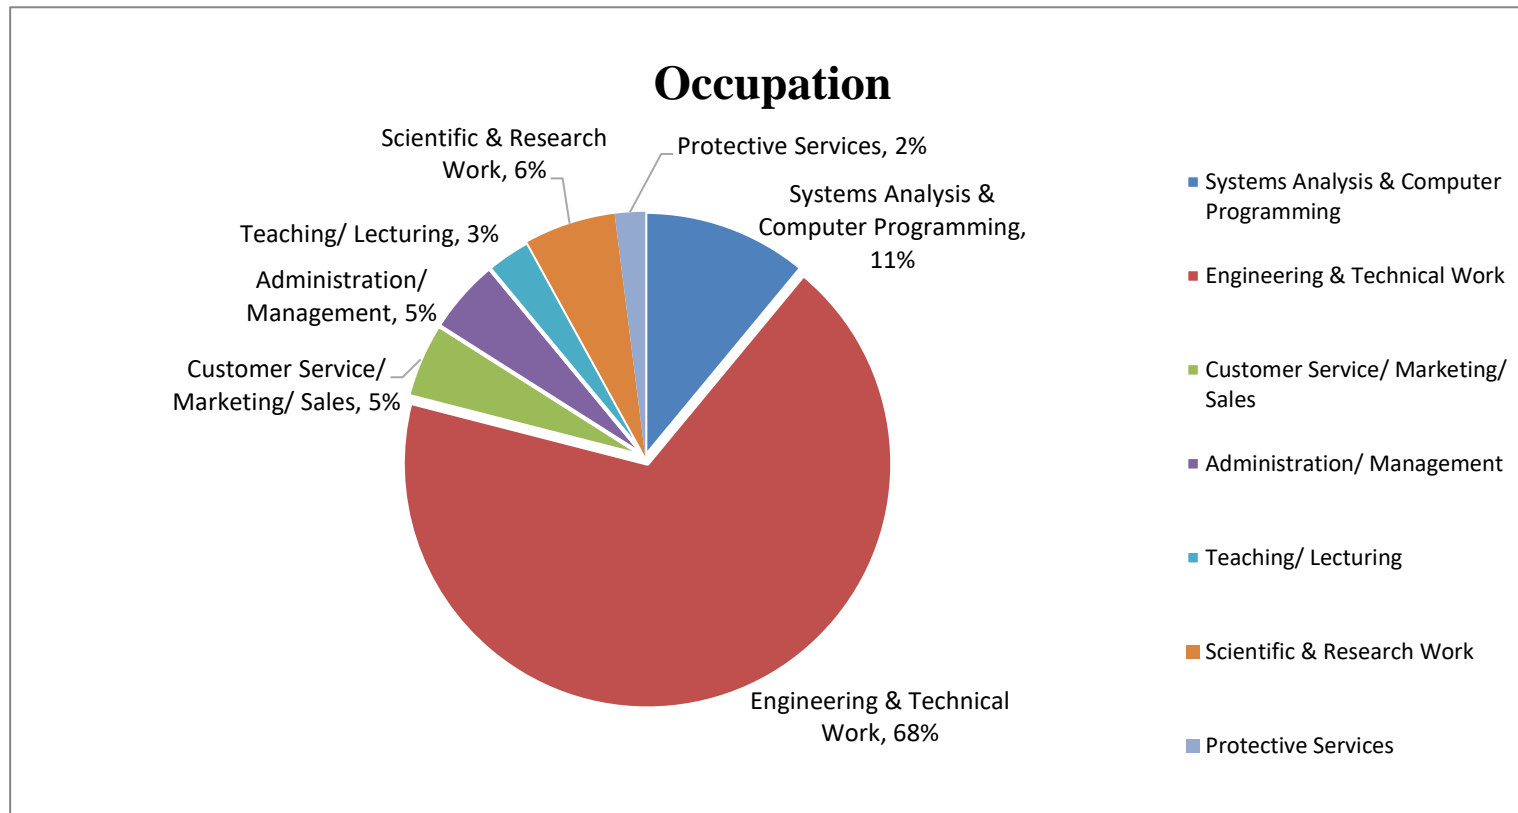

## Graduate Employment Statistics of BEngECE 2018 Graduates

*Cut-off date of the Survey: 31 December 2018*